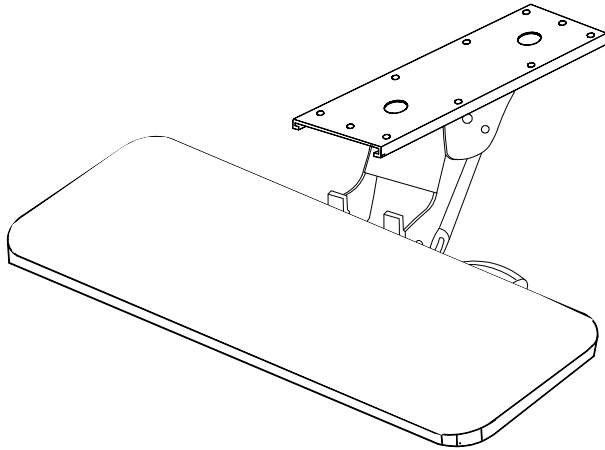

# KOCHAB Articulating Keyboard Kit

The KOCHAB Articulating Keyboard Kit by ErgoVerse offers basic keyboard height and tilt adjustability for the budget conscious user. The low cost of the KOCHAB kit makes it an ideal solution for locations where ergonomics are still important but where 1) adjustment will be occasional, 2) full keyboard tray storage is not key, and 3) cost is a factor.

The advanced design means that height and angle changes are accomplished simultaneously with a single adjustment. One hand is employed to release or tighten the large, easily locked knob while the other hand moves the keyboard to the desired height and angle.

The KOCHAB offers 5.3" of elevation adjustment and 9" of storage travel along a 17" track. A full 360° swivel accommodates situations where alternative mounting (such as lateral) may be needed and heavy-duty steel construction throughout ensures a stable keyboard surface. The 27" wide x 11" deep coated MDF keyboard tray offers sufficient room for the largest of keyboards and a mouse. Some assembly is required.

## ErgoVerse KOCHAB Articulating Keyboard Kit Specifications:

- Track Length: 17" (42.2 cm)
- Height Adjustment Range: 5.3" (13.5 cm)
- Tilt Range: 10° to -45°, 17.0" Storage Track
- Tilt & Height Adjustment Mechanism: Simultaneous
- Keyboard Tray Dimensions: 27" (68.6 cm) Wide x 11" (28 cm) Deep